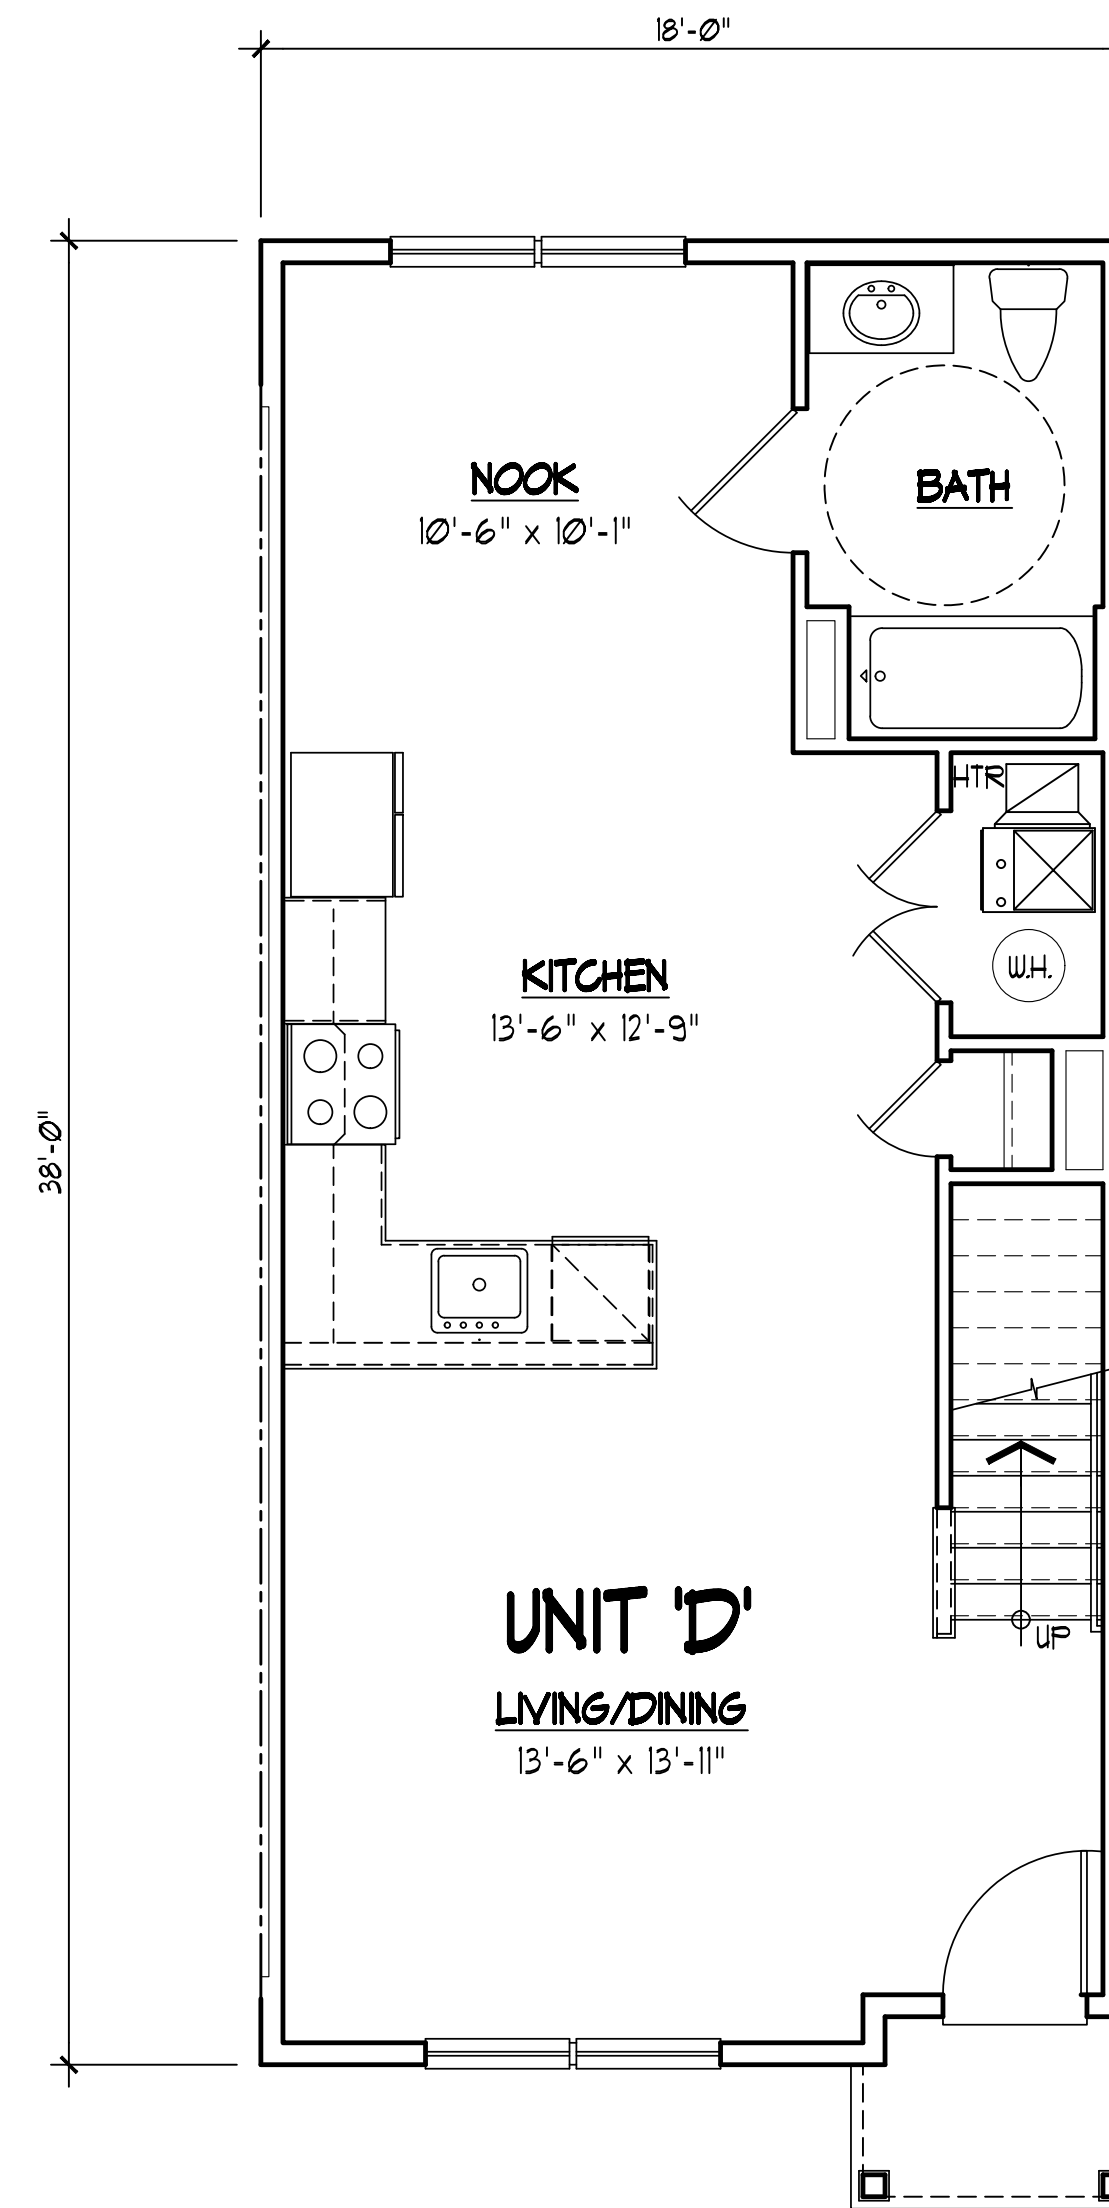

2ND FLOOR PLAN

UNIT 'D' - (3 BEDRM.)

SCALE: 1/4" = 1'-0"

1ST FLOOR PLAN

UNIT 'D' - (3 BEDRM.)

SCALE: 1/4" = 1'-0"

1ST FLOOR: 679 S.F.
2ND FLOOR: 642 S.F.
TOTAL: 1,321 S.F.